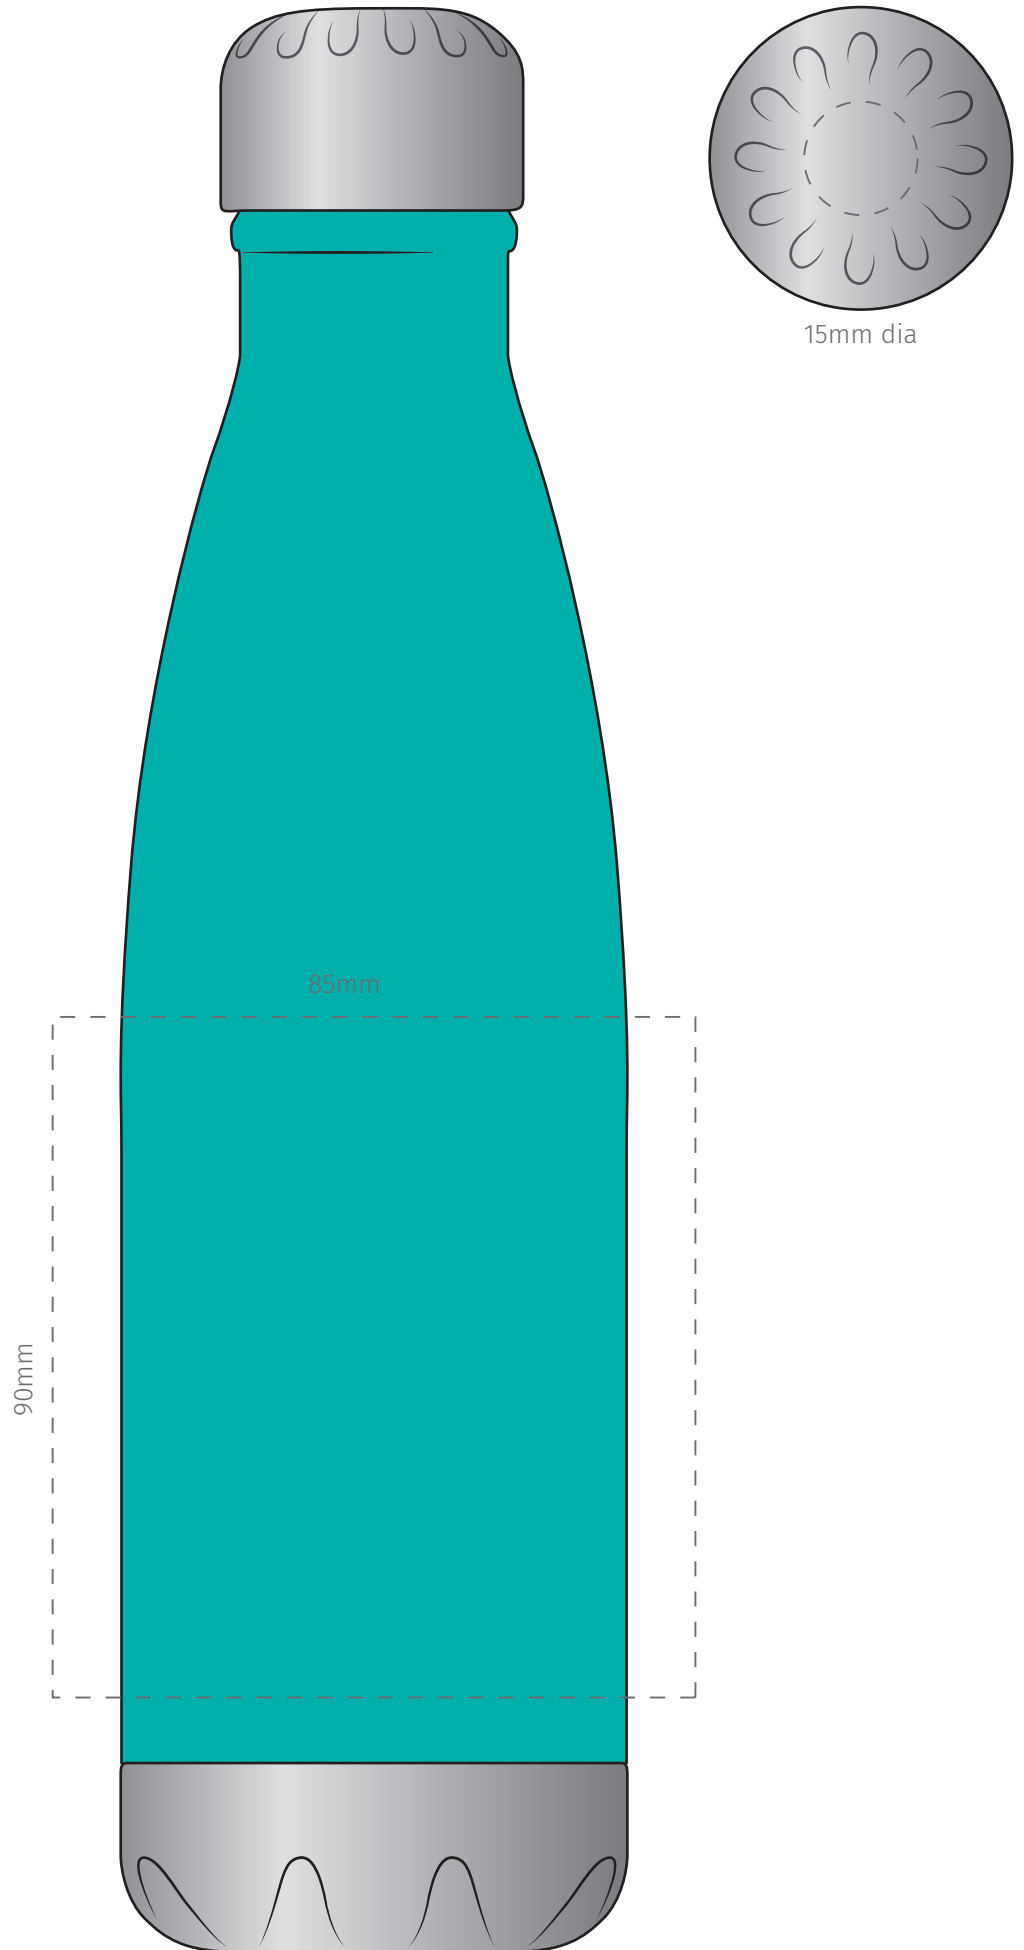

TEMPLATE:
■ JET BOTTLE

BRANDING - Screen

Item shown at 100% actual size when viewed on A4 paper

Max print area 85 x 90mm - on bottle
Max engrave area 15mm diameter - on lid